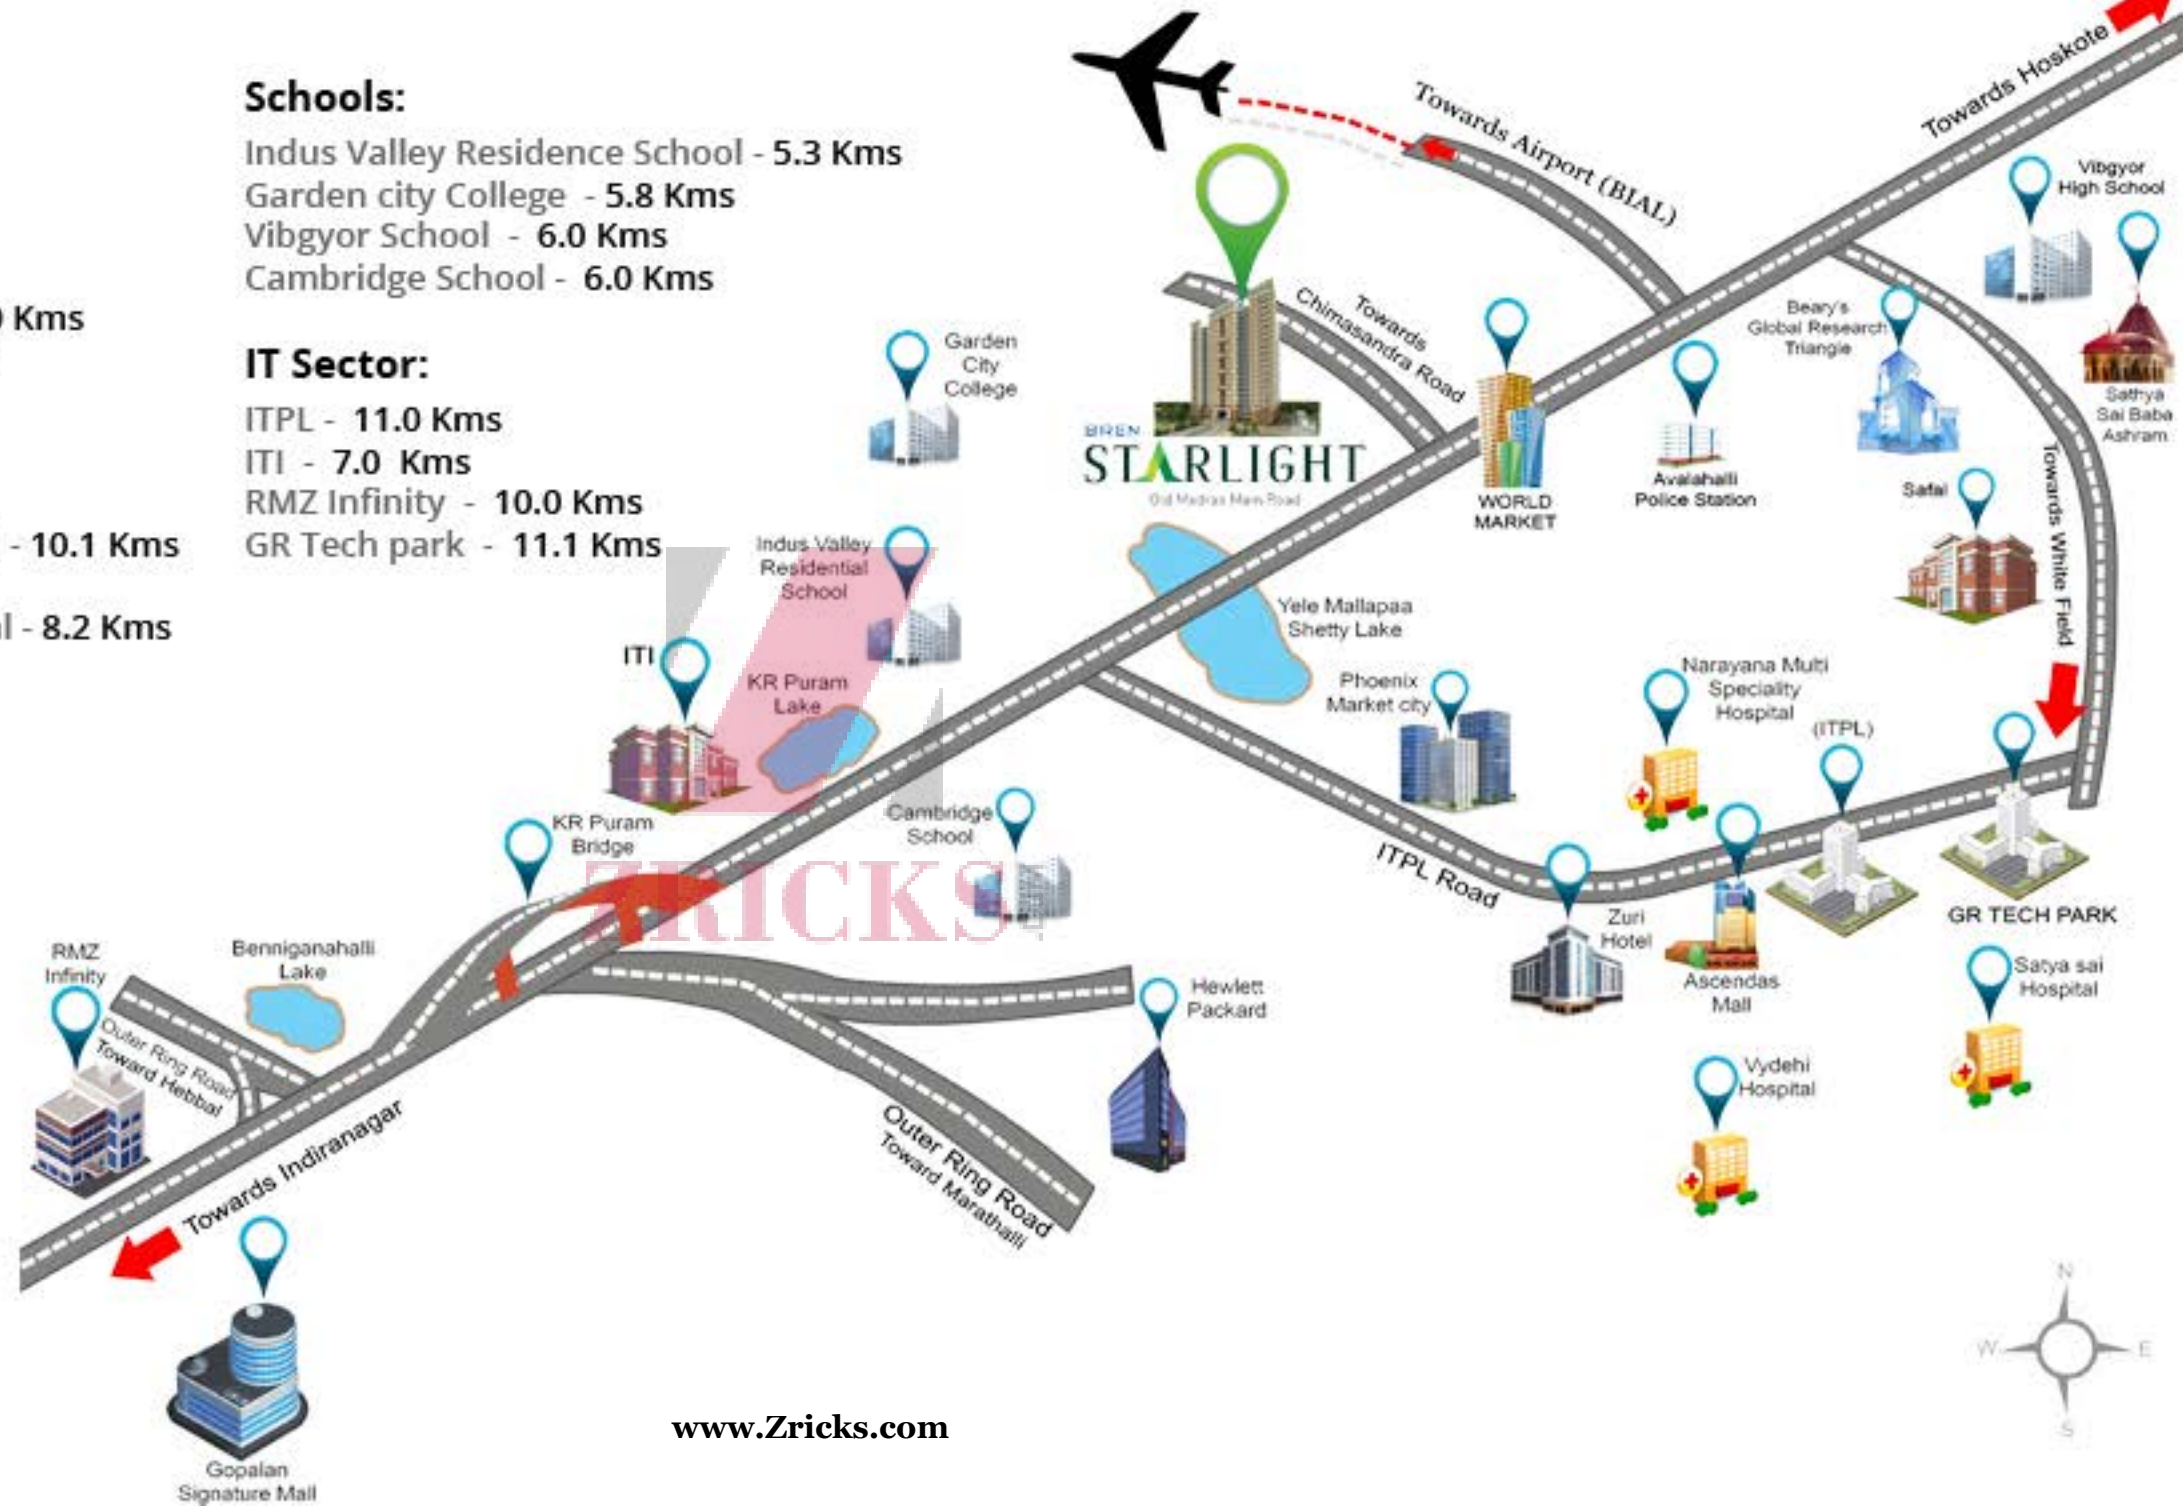

### Prime location:

- KR Puram Flyover - 7.0 Kms
- Whitefield - 11.9 Kms
- M G Road - 16.0 Kms
- BIAL Airport - 41.0 Kms
- Byappanahalli Metro station - 11.0 Kms
- Gopalan Signature Mall - 10.0 Kms

### Hospitals:

- SatyaSai Hospital - 10.8 Kms
- Narayana Multi Speciality Hospital - 10.1 Kms
- Vydehi Hospital - 11.5 Kms
- KR Puram Super Speciality Hospital - 8.2 Kms

### Schools:

- Indus Valley Residence School - 5.3 Kms
- Garden city College - 5.8 Kms
- Vibgyor School - 6.0 Kms
- Cambridge School - 6.0 Kms

### IT Sector:

- ITPL - 11.0 Kms
- ITI - 7.0 Kms
- RMZ Infinity - 10.0 Kms
- GR Tech park - 11.1 Kms

[www.Zricks.com](http://www.Zricks.com)

Himalaya Bakery

Road Width

G1